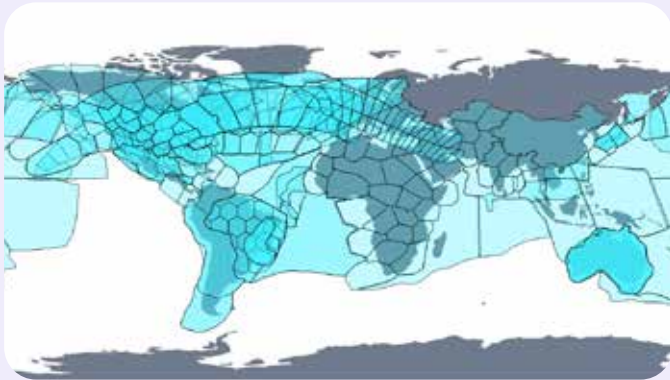

Complements existing FlexMaritime global service with higher-speed coverage in high-traffic areas

Powered by SES's high-throughput, secure satellite network with global PoPs and fiber infrastructure

Offered exclusively through SES's qualified solutions partners

SES's flagship FlexMaritime service by adding a layer of higher speed coverage in high-traffic areas, enabling network connectivity speeds up to 60 Mbps download and 6 Mbps upload.*

FlexMaritime Vantage High-speed Multi-layered Coverage