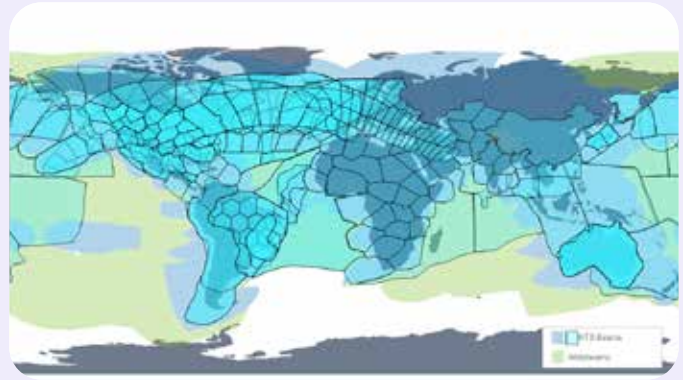

Combined FlexMaritime Services Multi-layered Coverage

The Reliability of FlexMaritime with Higher Speed Connectivity

FlexMaritime Vantage is complementary to SES's award-winning FlexMaritime service.

By integrating FlexMaritime Vantage with FlexMaritime, merchant shipping and commercial fishing owners and operators equip their vessels and crew with reliable high-throughput ship-to-shore communications along with the added benefit of higher speed connectivity in high demand traffic routes.

Enables High-bandwidth Applications in Real Time

- **Artificial Intelligence:** Predictive maintenance, autonomous navigation, route optimization
- **Maritime Decarbonization:** Emissions tracking to improve fuel efficiency and support ESG compliance
- **Maritime Robotics:** To address worker shortages and crew safety

- **Maritime IoT:** Visibility into processes and continuous tracking and monitoring to identify bottlenecks and avoid downtime
- **Cybersecurity:** Countering malicious hackers of networks and connected devices
- **Remote Education and Training:** Mixed media supporting task specific training plus information during maintenance operations

Offered Exclusively Through SES's Solutions Partners

FlexMaritime Vantage can be seamlessly integrated with innovative value-added services and world-class support to create the right solution to meet unique business needs.

Learn more about our purpose-built satellite and connectivity solutions at ses.com

©2026 SES. All specifications subject to change without notice.