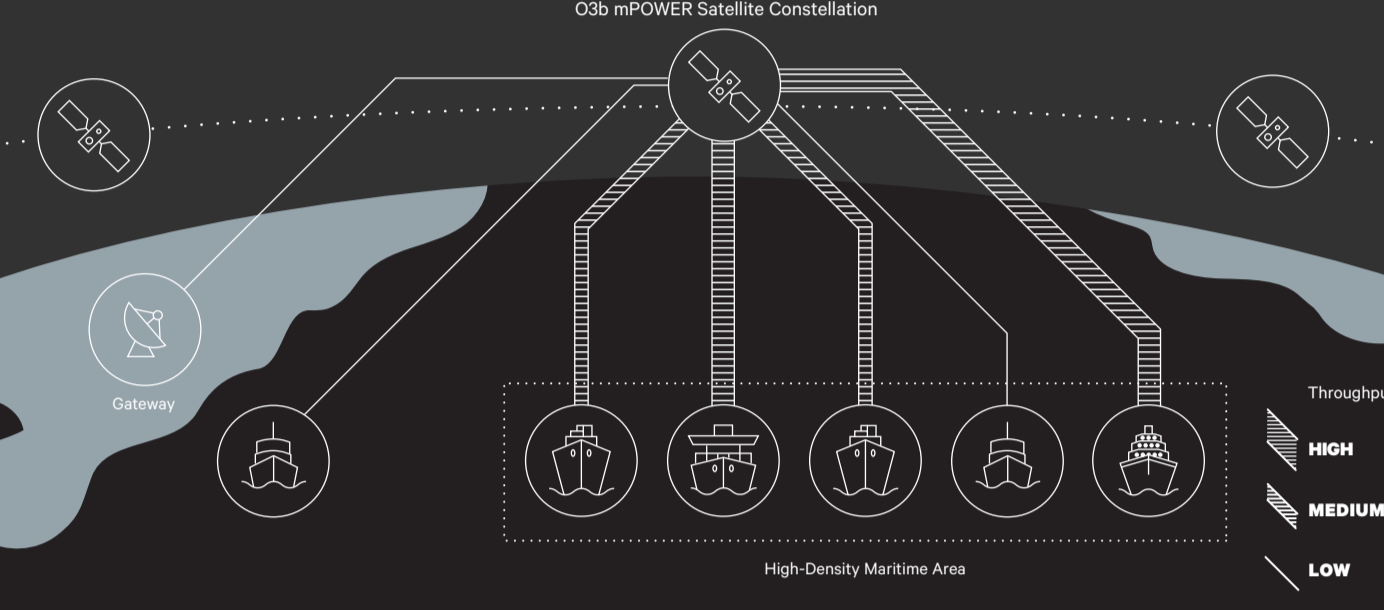

ENGINEERING FREEDOM

O3b mPOWER reaches new thresholds of system flexibility, performance, and scale, allowing you the freedom to create and differentiate new services, integrate and extend your networks seamlessly, optimise network resources dynamically in real time, and gain economic advantage as the network scales to meet bandwidth demand.

ECONOMISE AND SCALE

The ability to provision optimal capacity levels as needs increase avoids stranded spectrum, and reduces total cost of ownership.

THE O3b mPOWER SYSTEM FEATURES

- Terabit-level capacity** (Individual links of 100Mbps-10Gbps+)
- Low-latency non-geostationary satellite orbit (NGSO)**
- Best-in-class partner ecosystem** for cloud-optimised service delivery and operations
- Standardised interfaces** for seamless network integration
- Advanced technologies** in spacecraft, modems, terminals, and software
- Dynamic management of resources** for optimisation and control
- Ability to connect thousands of sites per region**
- Expansive coverage** between 50°N and 50°S—96% of the global population

CONNECTIVITY AT SEA

Higher bandwidth concentration directed to crowded harbours automatically divides and steers capacity to departing vessels—ensuring consistent and predictable service.

OFFLOADING ISR DATA

Configurable forward-to-return centre path ratios enable dynamic allocation of bandwidth and power in real time to seamlessly transmit raw data back to command and control centres on demand.

CONNECTING UNDER-SERVED AREAS