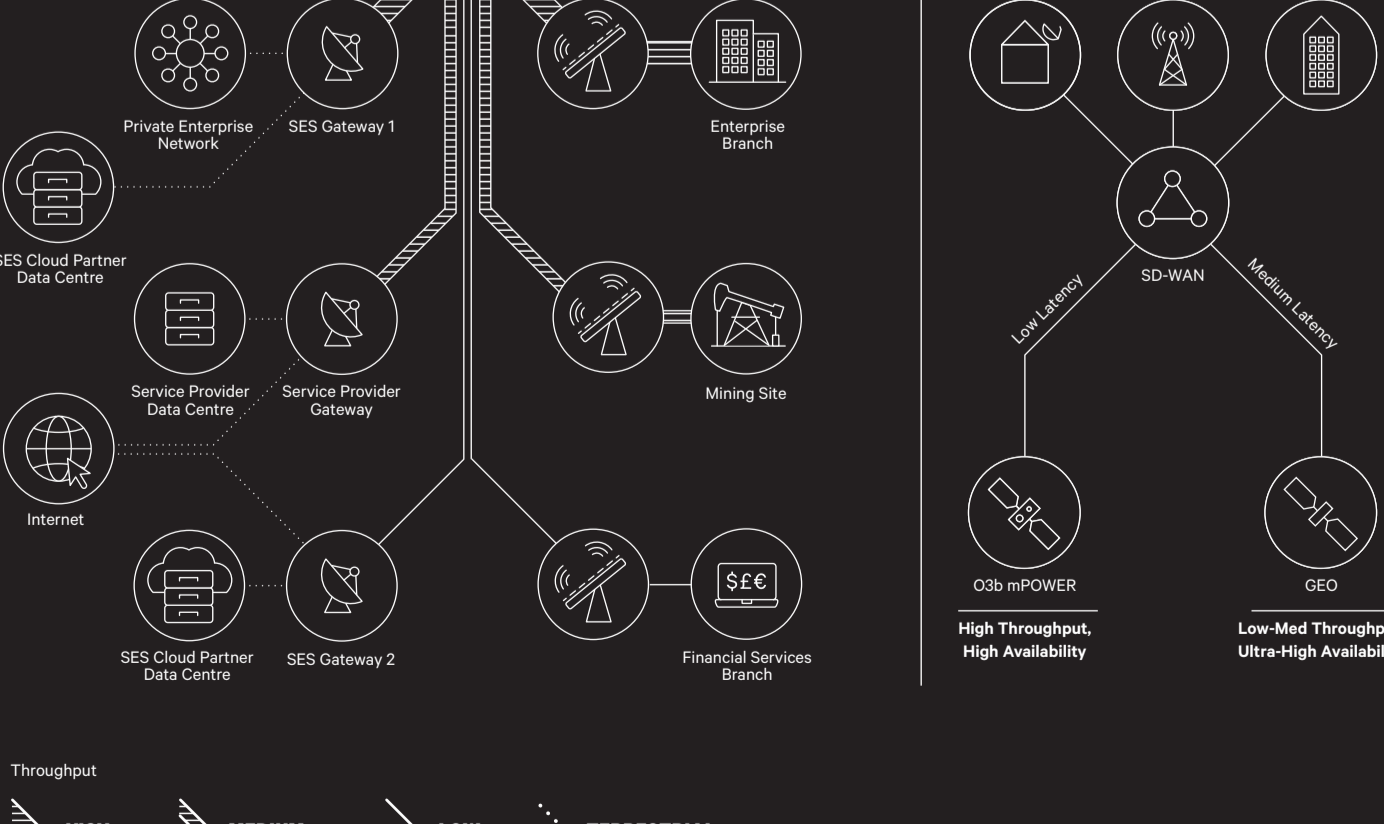

Configurable forward-to-return centre path ratios enable dynamic allocation of bandwidth and power in real time to seamlessly transmit raw data back to command and control centres on demand.

CONNECTING UNDER-SERVED AREAS

EXPLORING DEEP WATERS

Dedicated high-throughput connectivity to intelligent cloud and edge facilities drive operational efficiencies for offshore customers by helping them increase productivity and reduce cost of operations.

DESIGNED FOR THE CLOUD

O3b mPOWER provides leading cloud platforms—including Azure and Watson—with the reach and flexibility they need to extend high-quality cloud service to the edge of the global internet.

TAKING THE RIGHT PATH

Software-driven wide area networking (SD-WAN) provides intent-based, policy-driven, application-aware routing to steer traffic over the optimal link.

READY TO ENGINEER YOUR FREEDOM?