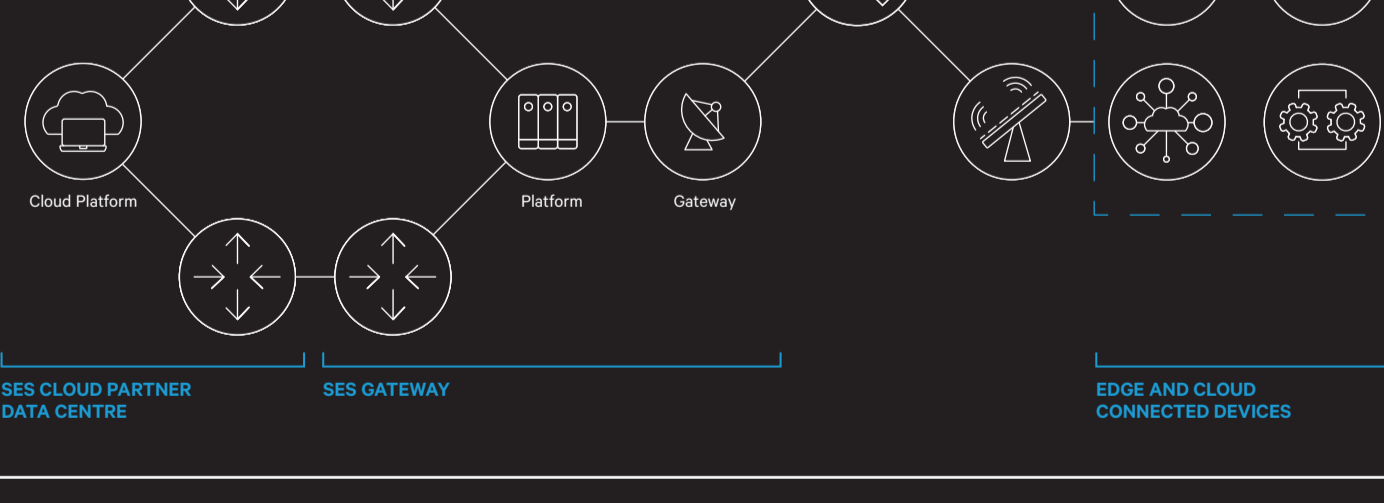

Configurable forward-to-return centre path ratios enable dynamic allocation of bandwidth and power in real time to seamlessly transmit raw data back to command and control centres on demand.

CONNECTING UNDER-SERVED AREAS

O3b mPOWER's high-throughput, low-latency performance enables seamless point-to-point extension of core networks into under-served areas to help telcos and mobile network operators grow their subscriber base.

EXPLORING DEEP WATERS

Dedicated high-throughput connectivity to intelligent cloud and edge facilities drive operational efficiencies for offshore customers by helping them increase productivity and reduce cost of operations.

TAKING THE RIGHT PATH

Software-driven wide area networking (SD-WAN) provides intent-based, policy-driven, application-aware routing to steer traffic over the optimal link.

READY TO ENGINEER YOUR FREEDOM?