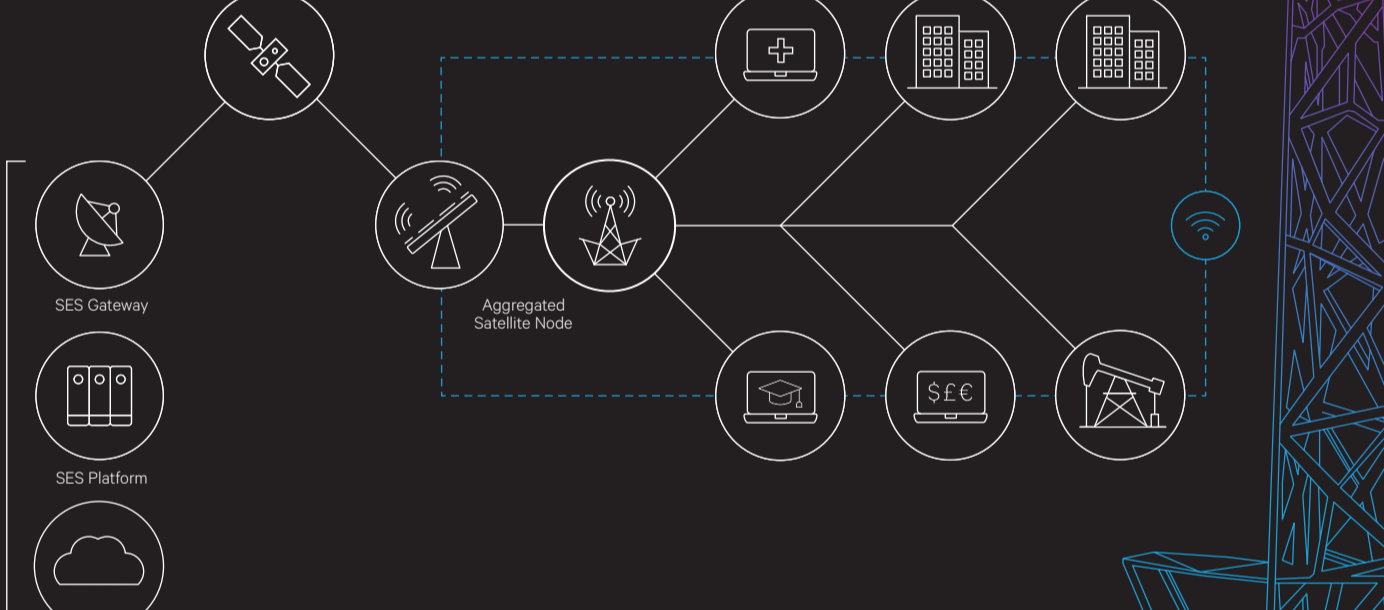

CONNECTIVITY AT SEA

Higher bandwidth concentration directed to crowded harbours automatically divides and steers capacity to departing vessels—ensuring consistent and predictable service.

OFFLOADING ISR DATA

Configurable forward-to-return centre path ratios enable dynamic allocation of bandwidth and power in real time to seamlessly transmit raw data back to command and control centres on demand.

CONNECTING UNDER-SERVED AREAS

O3b mPOWER's high-throughput, low-latency performance enables seamless point-to-point extension of core networks into under-served areas to help telcos and mobile network operators grow their subscriber base.

EXPLORING DEEP WATERS

Dedicated high-throughput connectivity to intelligent cloud and edge facilities drive operational efficiencies for offshore customers by helping them increase productivity and reduce cost of operations.