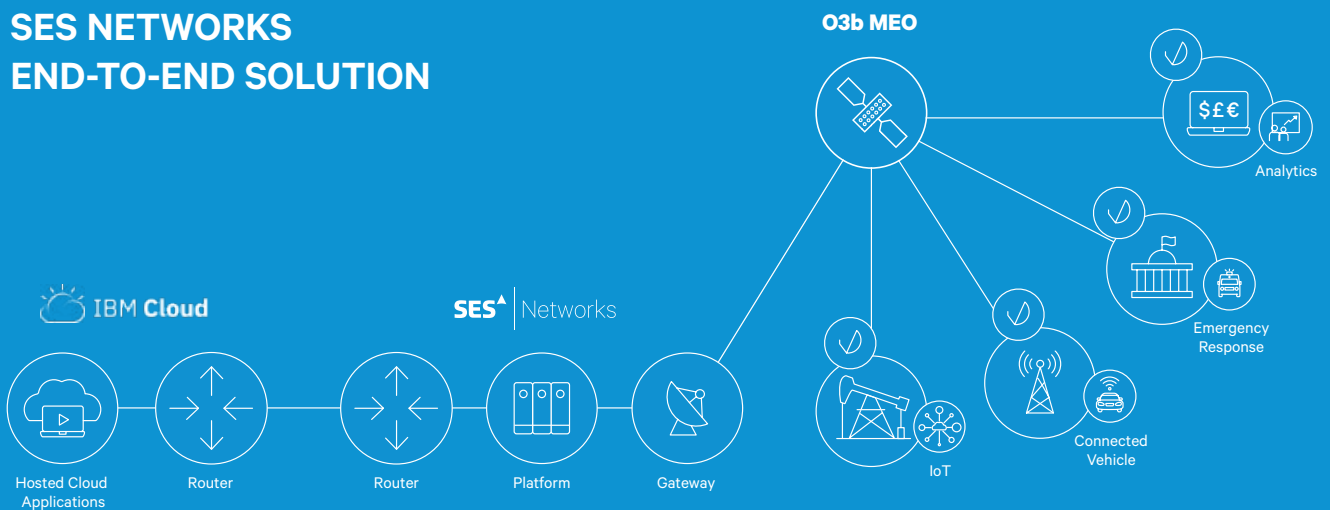

SES NETWORKS END-TO-END SOLUTION