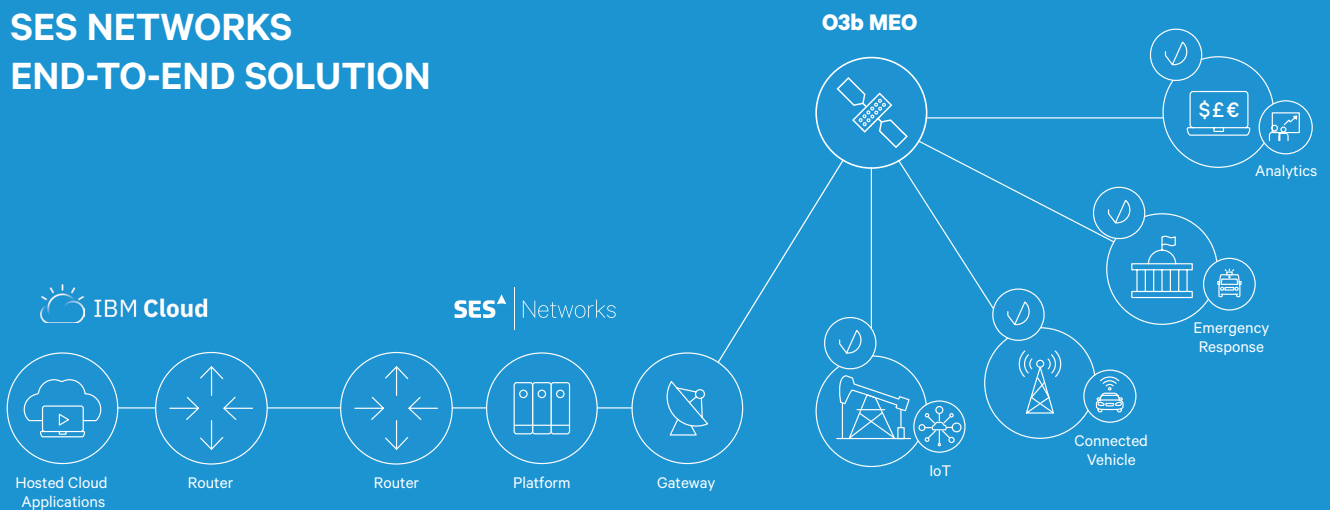

SES NETWORKS END-TO-END SOLUTION