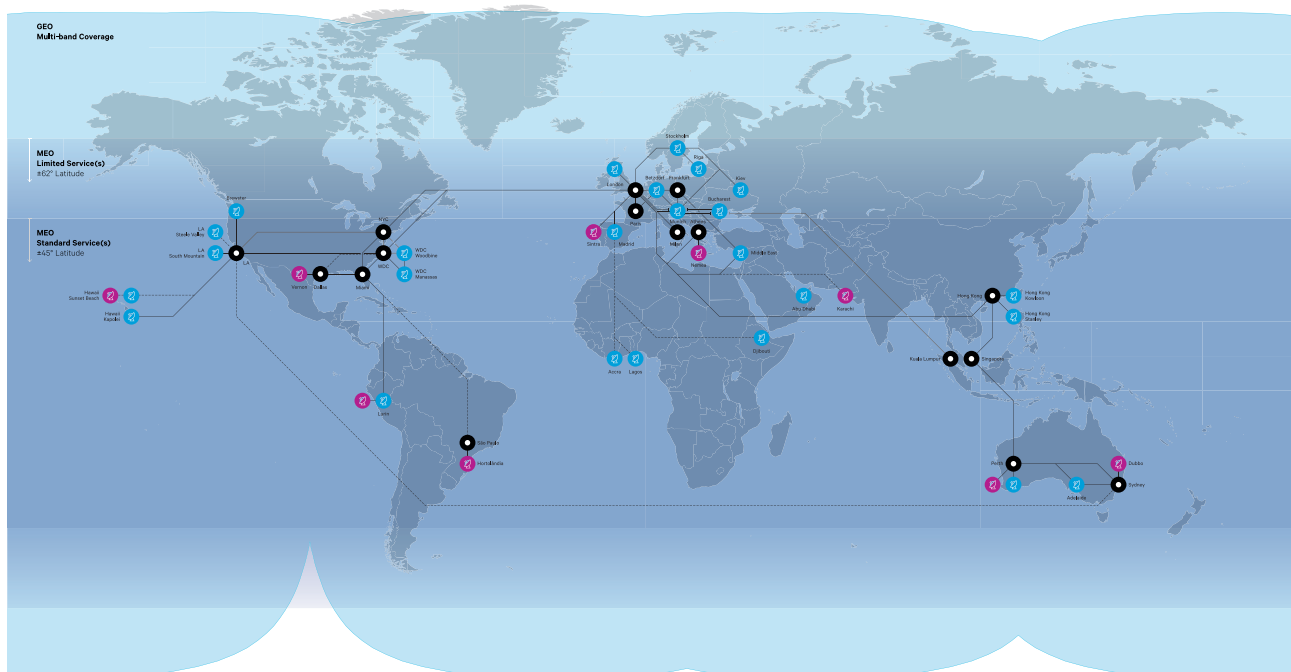

Benefits

- Easily connect, control and streamline mining operations onto a single, ultra-intelligent smart mine network-as-a-service platform
- Improve mine productivity and efficiency, miner safety and site security
- Enable real-time automated collection and analysis of operational, IT and equipment data from across the mining ecosystem to gain insights (e.g. IBM Watson, GE Predix, etc.)
- Predictive maintenance, real-time monitoring and remote control of automated equipment and sensors keep machinery up and running around the clock, improving productivity and safety at a lower cost than having onsite staff
- Provides greater real-time cross-operational visibility for asset management, logistics and planning
- Eliminates risky infrastructure investments in technology that becomes quickly outdated
- Dynamically scales network connections up or down as needed across sites and the lifecycle

COVERAGE MAP

Learn more about SES Networks' full portfolio of services and solutions.
Website: ses.com/networks