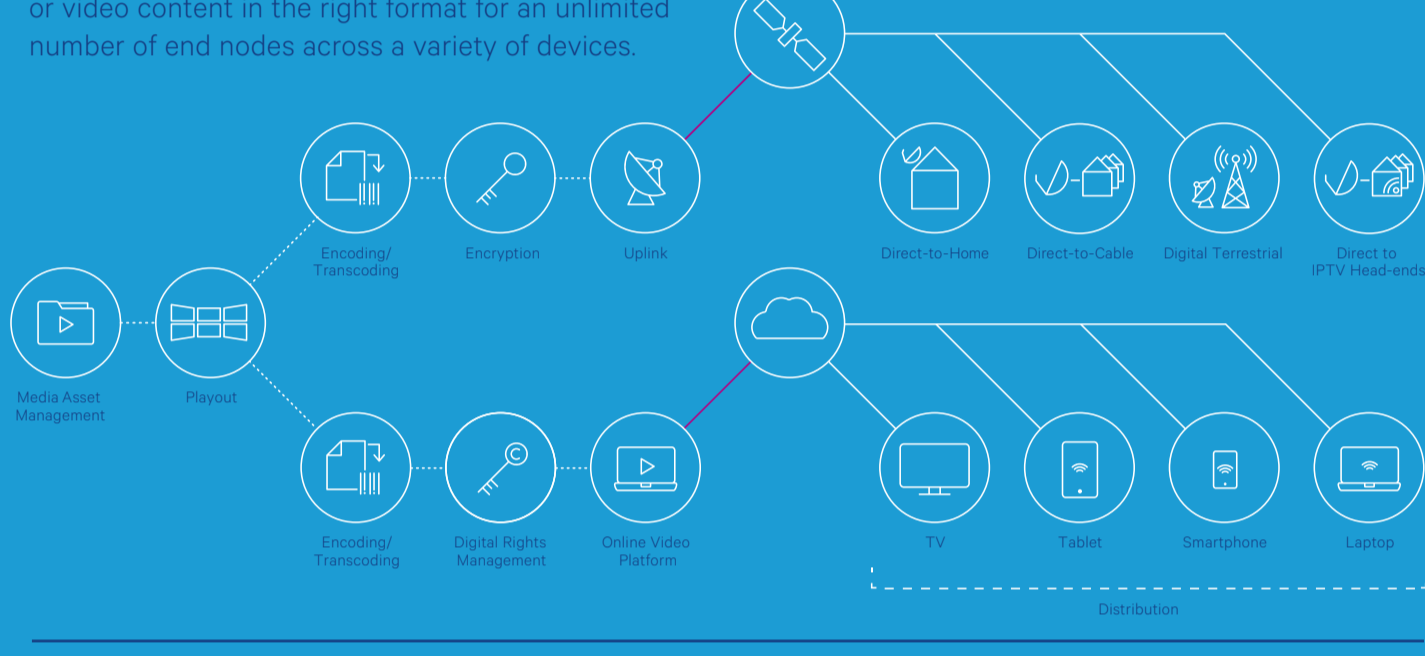

CLOUD

In **remote regions**, healthcare professionals can improve care by accessing patient information and research results in the cloud.

5G

Smart grids enabled by 5G can improve efficiency by a **factor of ten** by connecting numerous unconnected devices, and monitoring their energy consumption.

EDGE

In an agile world, network operators need to push 1GB+ software updates to over **tens of thousands of end points** at once.

of enterprises already use at least one cloud-based application

MEETING DEMAND INTELLIGENTLY

To meet this demand, the industry needs to build networks in a fundamentally different way to be:

More intelligent

More agile

More resilient

Multi-access capable

CONTENT ORCHESTRATION

Content orchestration platforms help you monitor and manage the entire workflow of delivering your data or video content in the right format for an unlimited number of end nodes across a variety of devices.

SD-WAN

Software-driven wide area networking (SD-WAN) enables intelligent load balancing across our GEO and MEO assets, empowering multi-access networking, application-aware content steering, and maximising the efficiency, resilience, and availability of the network.