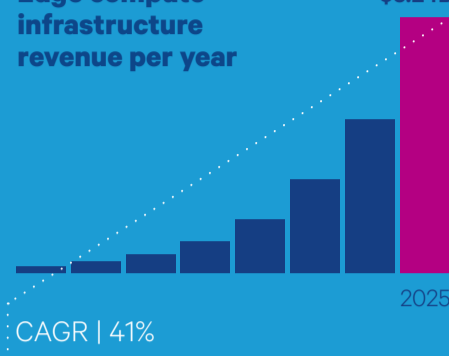

of enterprises already use at least one cloud-based application