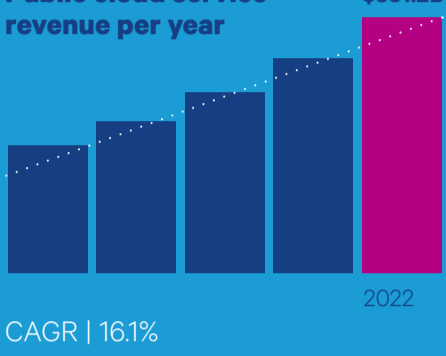

5G

Smart grids enabled by 5G can improve efficiency by a **factor of ten** by connecting numerous unconnected devices, and monitoring their energy consumption.