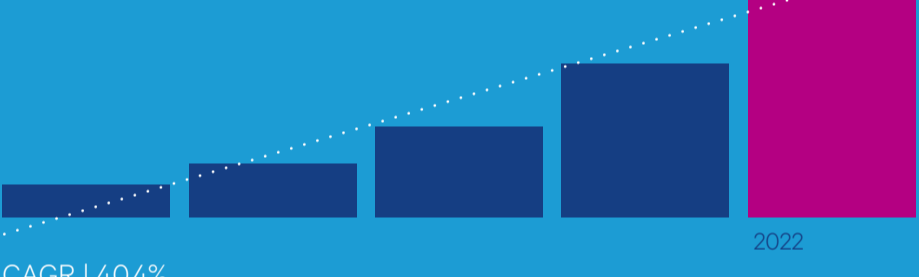

SD-WAN infrastructure revenue

of enterprises expect to use SD-WAN in the next two years

FUTURE-READY HYBRID NETWORKING

SES is ready to meet the ballooning demand for connectivity created by the adoption of 5G, cloud, and edge computing. Our comprehensive solutions are adaptable to the needs of any vertical, and our satellites cover 99.9% of the Earth.

Any content
Whether you're delivering video or data content, we'll get it to wherever it's needed in the most effective way

Any device
We deliver using the right standards, technologies, and architectures to make your multi-access strategy work

End to end
Our partner ecosystem ensures we can deliver a complete managed solution for each customer's business case

Plug and play
We embrace the most common standards from the open networking community to ensure interoperability

Responsive
As the demand for connectivity continues to evolve, we will work to meet the needs of the networking community

Active antenna for digital beam forming

SES NEXT—GEO

Our next generation of geostationary satellites incorporate the **latest technology**, including software-defined networking (SDN), and reconfigurable on-board beam-forming on the fly. SES NEXT delivers cloud to the edge at cloud scale.

Terabit-scale constellation

O3b mPOWER—MEO

O3b mPOWER is the future of cloud-scale networking, delivering **flexible, highly reliable**, low-latency local connectivity. Powered by a constellation of seven next-generation satellites with more than **5,000 beams per satellite**. O3b mPOWER takes you to the cloud at cloud scale.

Aero

Government

Enterprise

Maritime

Energy

Telco

SES 360—CONTENT ORCHESTRATION

Our management platforms give you a **360° view** into how your networks are operating, and help you plan and optimise your workflows to deliver the right content, in the right format, to the right location.

INTELLIGENT NETWORKING

As the only MEF-certified satellite services provider, our solutions **plug and play** with SD-WAN and existing technologies, routing traffic in the most efficient path, depending on its priority and type.

READY FOR BROADCAST-GRADE CLOUD DELIVERY?

Learn how SES enables your business and end users to grasp every cloud-based opportunity you come across.