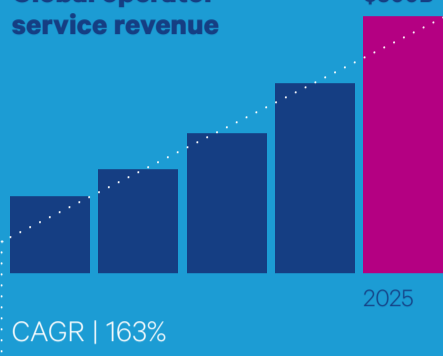

EDGE

In an agile world, network operators need to push 1GB+ software updates to over **tens of thousands of end points** at once.