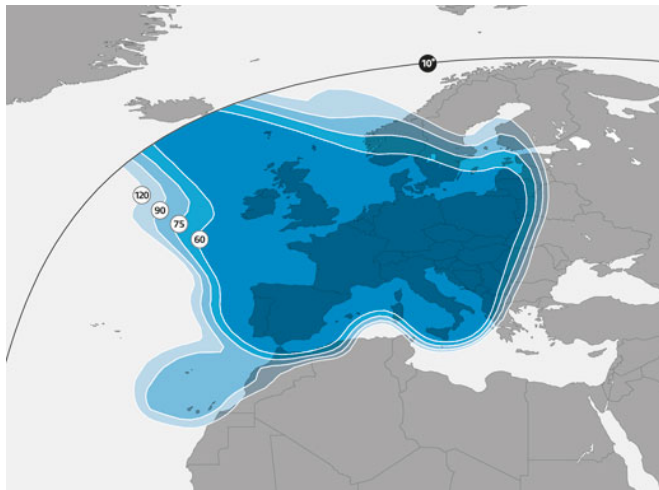

ASTRA 2B

28.2°E

Orbital location

Coverage
South Africa | Europe

West Africa Ku-band beam

○ EIRP ● Elevation angle

Northern Europe Ku-band beam

○ EIRP ● Elevation angle

Polarisation

Ku-band: Linear

Total transponders

Ku-band: 28
out of 40 BSS (33 MHz) 28 out of 40 BSS (33 MHz)

ASTRA 2B

28.2°E

Orbital location

Southern Europe Ku-band beam