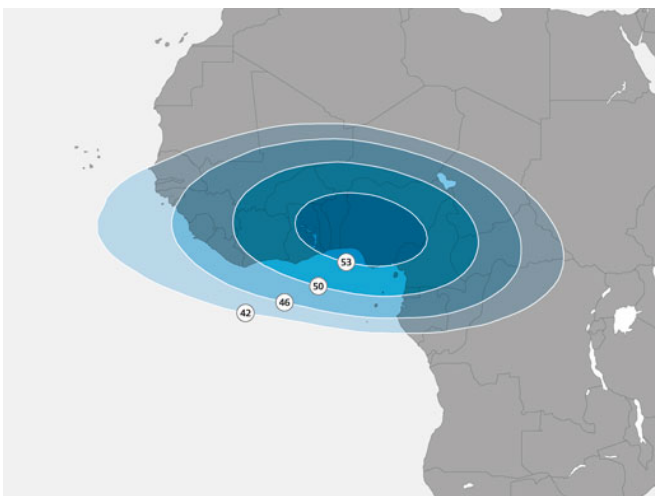

ASTRA 2B

28.2°E

Orbital location

Coverage
South Africa | Europe

West Africa Ku-band beam

○ EIRP ● Elevation angle

Northern Europe Ku-band beam

○ EIRP ● Elevation angle

Launch date

14 September 2000

Launch vehicle

Ariane 5

Design life

14 years

Satellite manufacturer

Alcatel

Polarisation

Ku-band: Linear

Total transponders

Ku-band: 28
out of 40 BSS (33 MHz) 28 out of 40 BSS (33 MHz)

ASTRA 2B

28.2°E

Orbital location

Southern Europe Ku-band beam