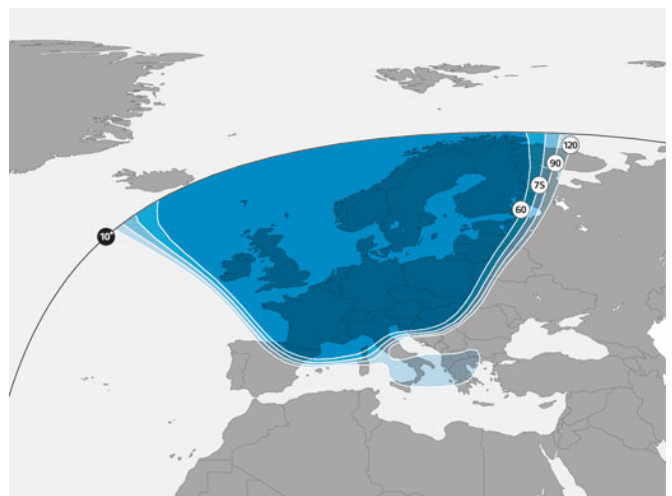

ASTRA 2B

28.2°E

Orbital location

Coverage
South Africa | Europe

West Africa Ku-band beam

○ EIRP ● Elevation angle

Northern Europe Ku-band beam

○ EIRP ● Elevation angle

Launch date

14 September 2000

Launch vehicle

Ariane 5

Design life

14 years

Satellite manufacturer

Alcatel

Polarisation

Ku-band: Linear

Total transponders

Ku-band: 28
out of 40 BSS (33 MHz) 28 out of 40 BSS (33 MHz)

ASTRA 2B

28.2°E

Orbital location

Southern Europe Ku-band beam